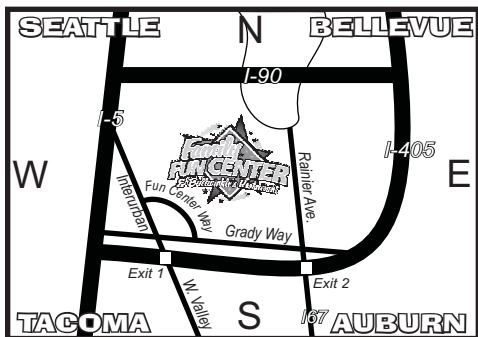

RSVP TO:

**WHERE: THE FAMILY FUN CENTER &
BULLWINKLE'S RESTAURANT
7300 FUN CENTER WAY
TUKWILA, WA 98188**

WHEN:

WHO:

**HAPPY
BIRTHDAY**

Getting to the Family Fun Center and Bullwinkle's Restaurant is easy, please follow the directions below or call us at (425) 228-7300 ext.13

From I-5 North or South: Take I-5 to I-405 take exit 1, turn left at the light, then right on Fun Center Way.
From I-405 Southbound: Take exit 2 (Rainier Ave.) Turn left on Grady Way, then right on Fun Center Way.

From 167 North: Follow 167 to the end of the highway, turn left onto Grady Way, then turn right on Fun Center Way.